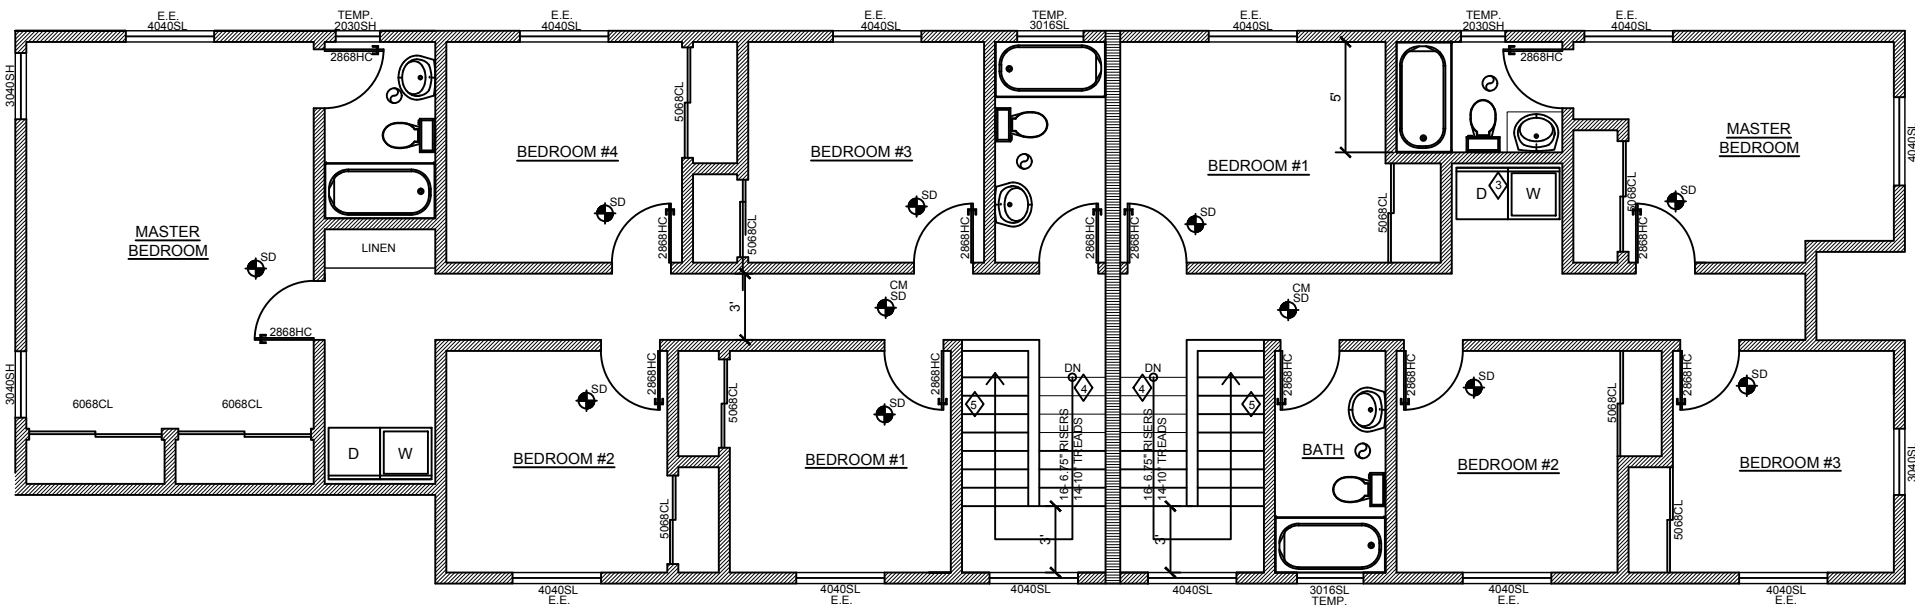

# SECOND FLOOR PLAN

SCALE: 1/4" = 1'-0"

PLAN 2-MOD